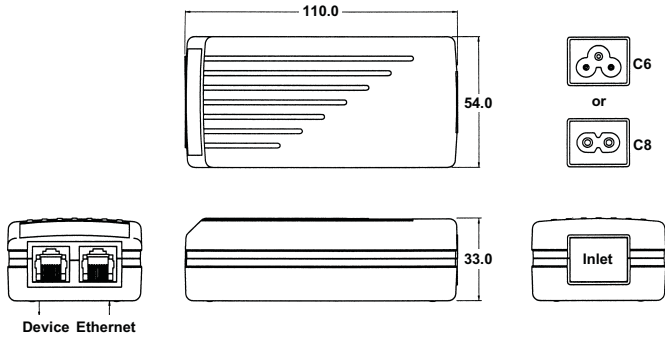

PoE Power Injector

Notes:

1. Dimensions shown in mm as left. Tolerance: ± 1 mm (Excluding cables).
2. Size:
54.0 X 110.0 X 33.0 (mm)
3. Packing:
Net weight: 140 g approx. / unit
Gross weight: 19 kg approx. / carton, 120 units / carton
Carton size (mm): 535 (L) x 489 (W) x 314 (H)
4. Connectors:
AC input :
IEC 320 C8: SNP-POEX
C6: SNP-POEX-3 (* X: 7/9/T)
Device connector : RJ45
Ethernet connector : RJ45
5. Box Color : Black